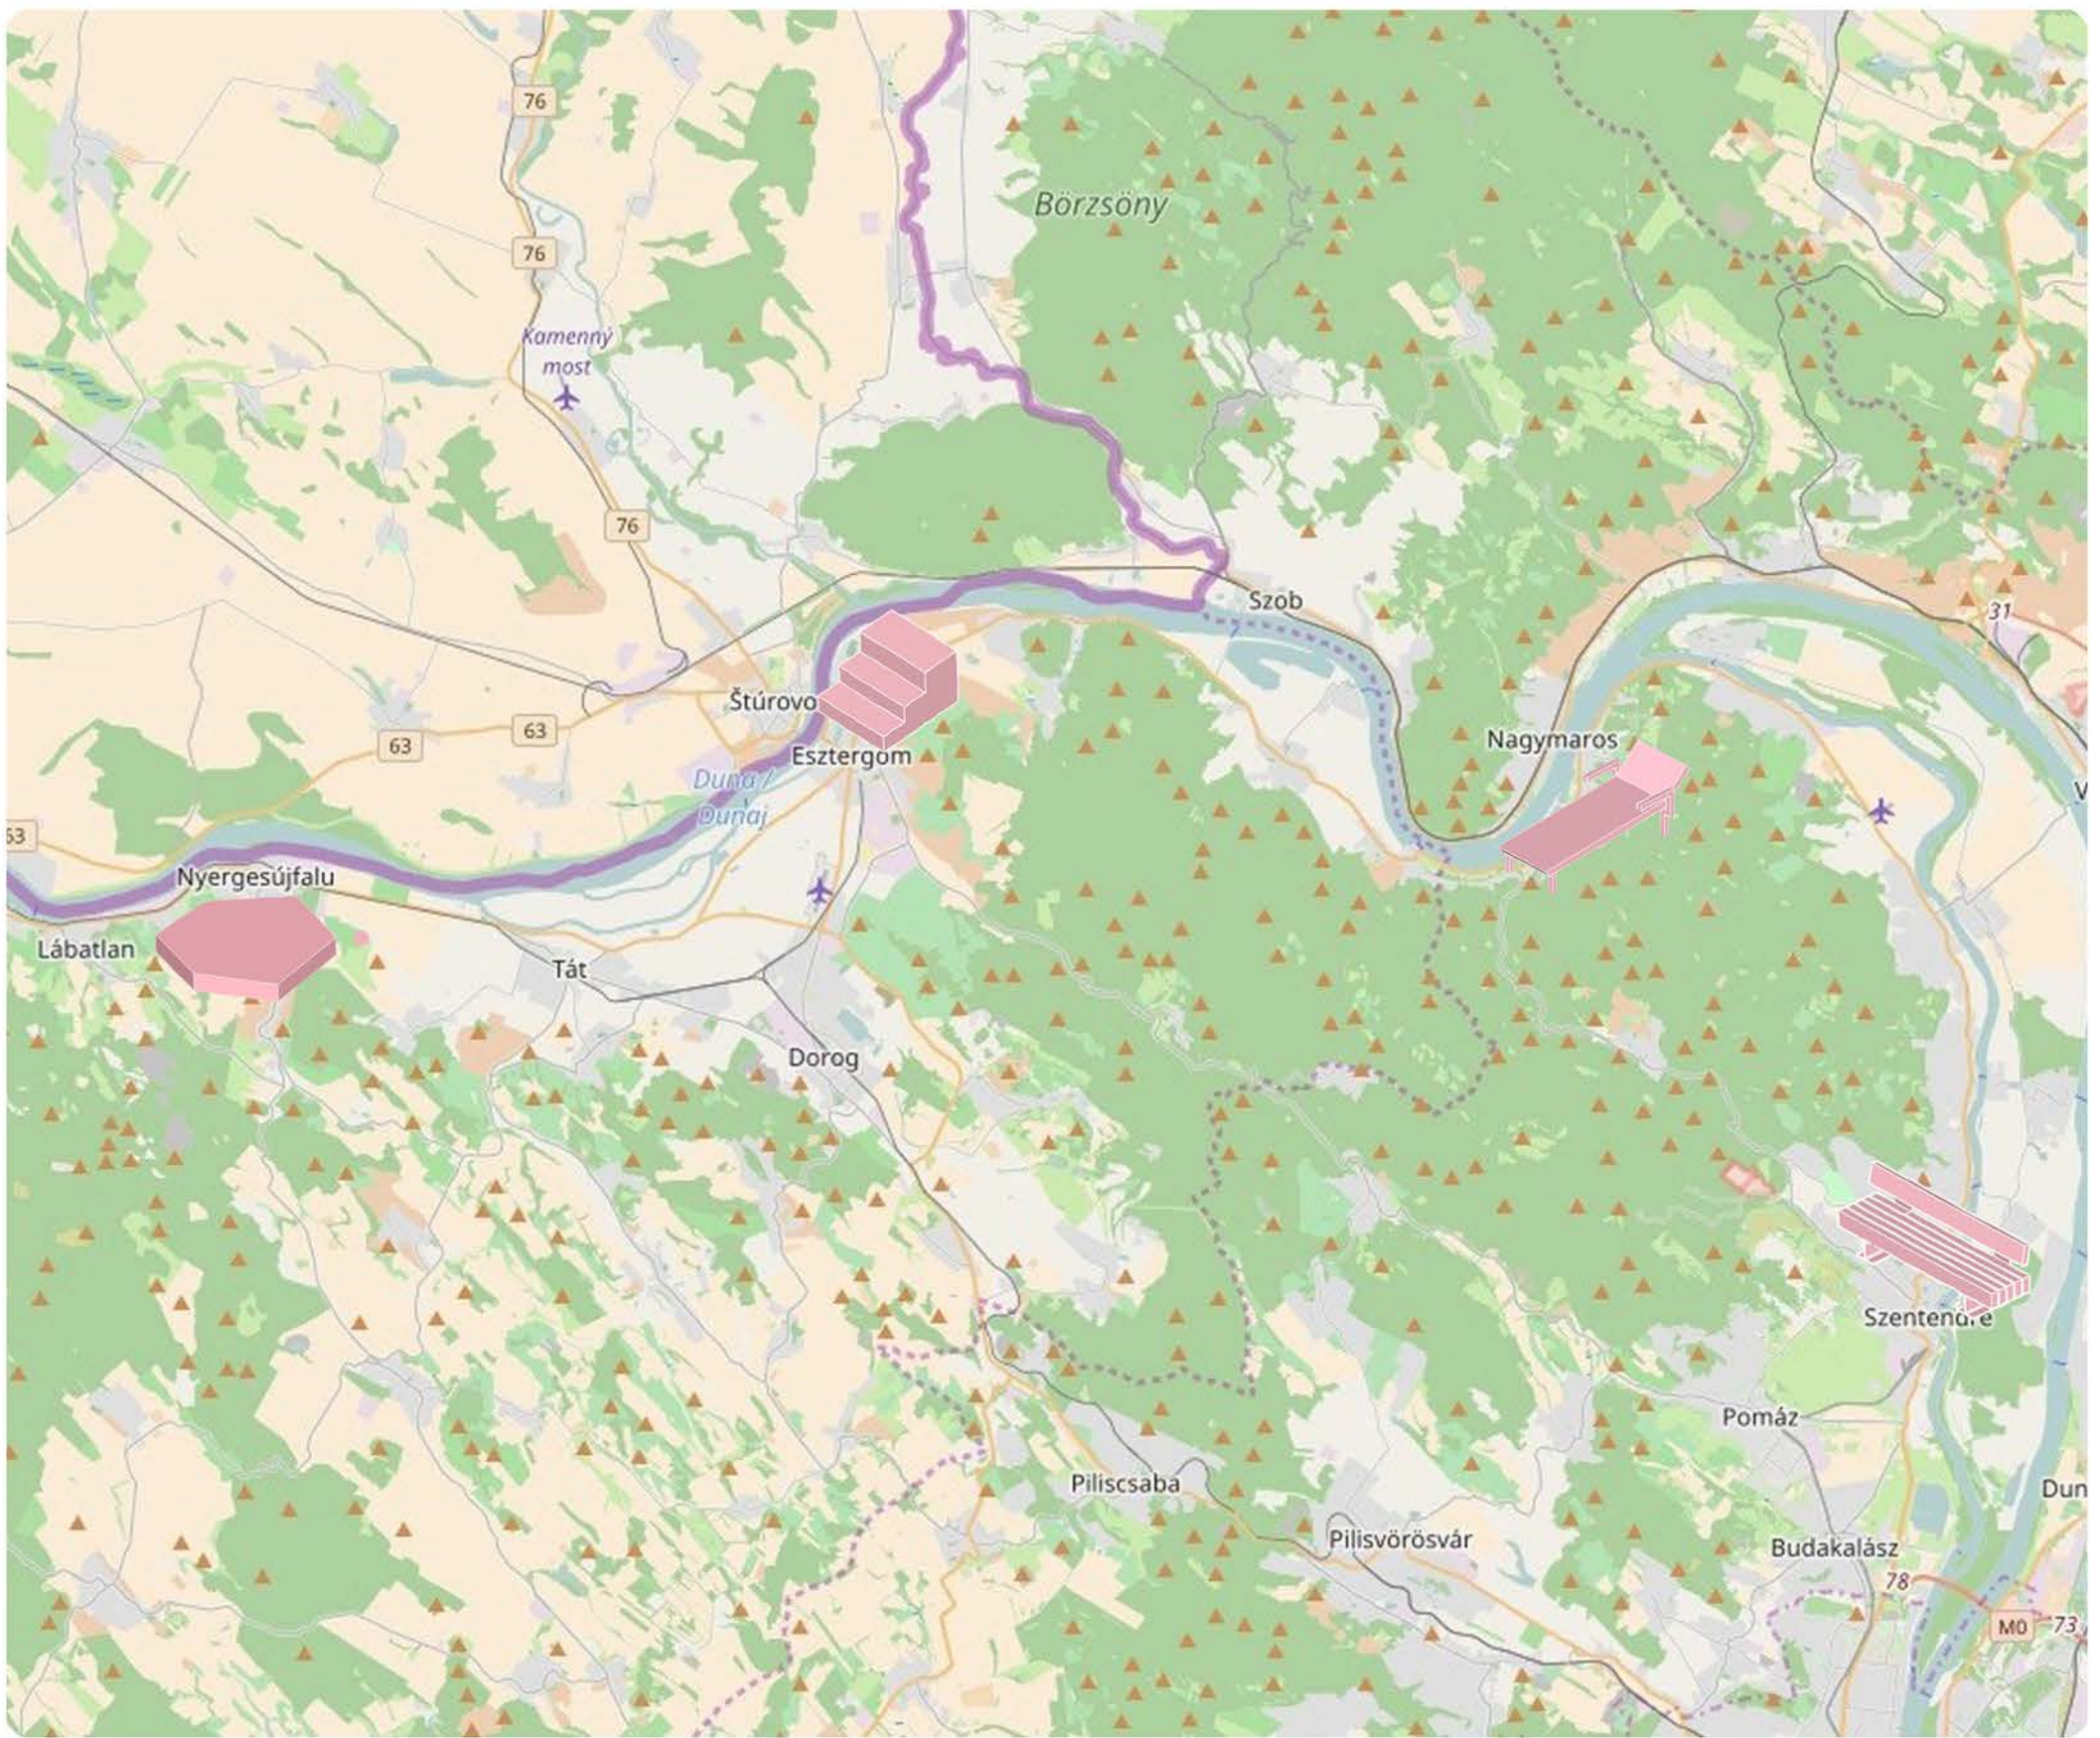

# HEKSCH TAMÁS SÍPOS KORNÉL

close to locals.

accessible water.

remote beach.

great place to relax.

not connected.

searching for flaws.

same problems,  
same tools,  
result: relation.

connection to water

join the cities

accessible shore

the way up

join the cities

connection to water

connection along the river.

different places,  
various approaches.

solving flaws.

adaptivity.

diversity.

stairs - esztergom párkány

bench - szentendre

sunbed - nagymaros

spot - lábatlan nyergesújfalu

small problems,  
simple solutions.

small scale.

flexible.

local.